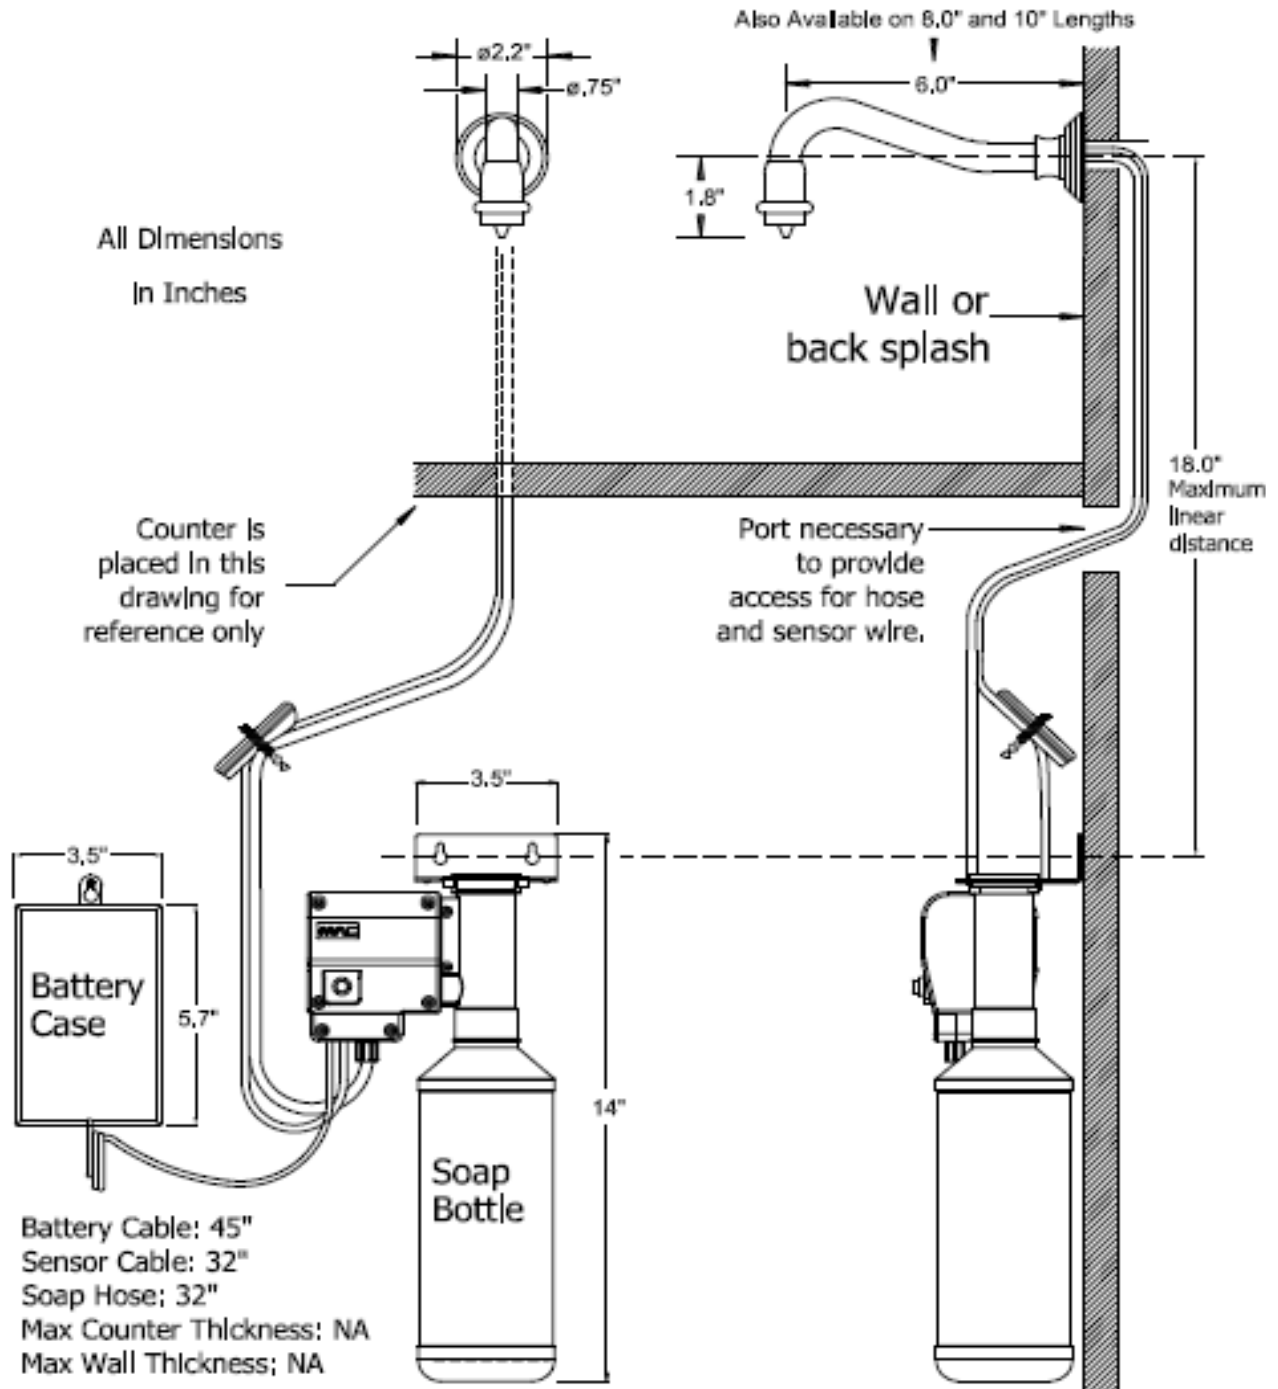

All Dimensions below are approximate, and in inches

Optional Equipment:

- AC Adapter
- Remote Control (one for many dispensers)
- 1 Gallon capacity container.
- Spout available in custom lengths, 8", 10" as well as other length.

MAC Faucets, LLC

www.macfaucets.com Tel 866 558 3200 Fax 310 919 3073 Email Info@macfaucets.com